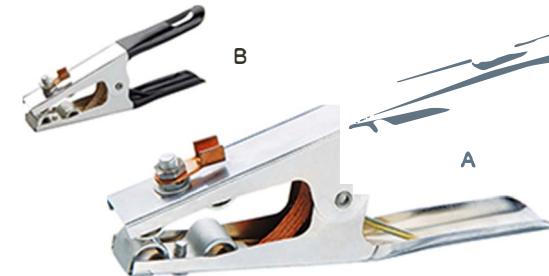

EARTH CLAMP

EARTH CLAMP

High quality iron sheet as shell
Jaw material both copper and iron available, highly secure
Highly practical, essential in welding task.

H-2001
AMERICAN TYPE EARTH CLAMP 300A

H-2002
AMERICAN TYPE EARTH CLAMP 500A

H-2004
NETHERLAND TYPE EARTH CLAMP 500A

H-2003
NETHERLAND TYPE EARTH CLAMP 300A

H-2005
JAPANESE TYPE EARTH CLAMP 300-500A

H-2009
AMERICAN TYPE EARTH CLAMP 500A

H-2016
BRITISH TYPE EARTH CLAMP 300A

H-3025
ITALIAN TYPE EARTH CLAMP 350A

H-3001
AMERICAN TYPE EARTH CLAMP 300A/500A/800A

H-3001	300A
H-3002	500A
H-3003	800A

EARTH CLAMP

Shell made of premium quality brass
Resistant spring steel strong to reflect
Highly practical, essential in welding task.