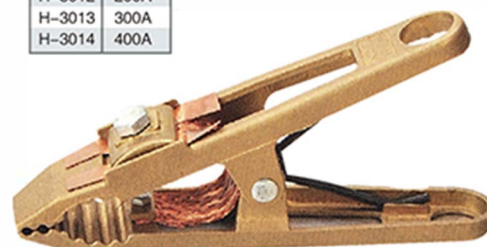

H-3012
ITALIAN TYPE EARTH CLAMP 200A/300A/400A

H-3012	200A
H-3013	300A
H-3014	400A