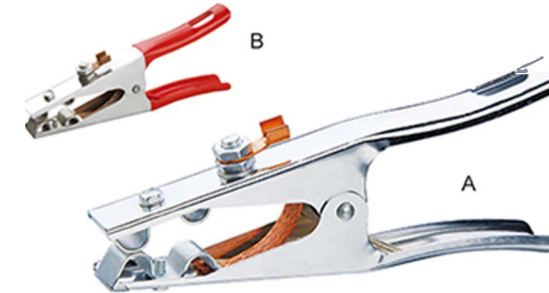

EARTH CLAMP

EARTH CLAMP

High quality iron sheet as shell
Jaw material both copper and iron available, highly secure
Highly practical, essential in welding task.

H-2001
AMERICAN TYPE EARTH CLAMP 300A

H-2002
AMERICAN TYPE EARTH CLAMP 500A

H-2004
NETHERLAND TYPE EARTH CLAMP 500A

H-2003
NETHERLAND TYPE EARTH CLAMP 300A

H-2005
JAPANESE TYPE EARTH CLAMP 300-500A

H-2009
AMERICAN TYPE EARTH CLAMP 500A

H-2016
BRITISH TYPE EARTH CLAMP 300A

H-3025
ITALIAN TYPE EARTH CLAMP 350A

H-3001
AMERICAN TYPE EARTH CLAMP 300A/500A/800A

H-3001	300A
H-3002	500A
H-3003	800A

EARTH CLAMP

Shell made of premium quality brass
Resistant spring steel strong to reflect
Highly practical, essential in welding task.