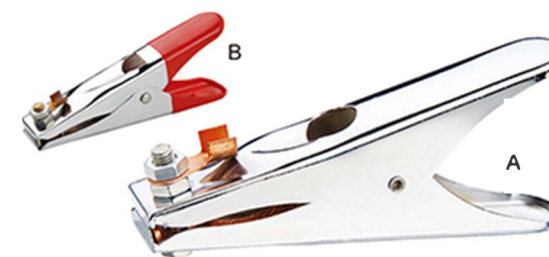

EARTH CLAMP

EARTH CLAMP

High quality iron sheet as shell
Jaw material both copper and iron available, highly secure
Highly practical, essential in welding task.

H-2001
AMERICAN TYPE EARTH CLAMP 300A

H-2002
AMERICAN TYPE EARTH CLAMP 500A

H-2004
NETHERLAND TYPE EARTH CLAMP 500A

H-2003
NETHERLAND TYPE EARTH CLAMP 300A

H-2005
JAPANESE TYPE EARTH CLAMP 300-500A

H-2009
AMERICAN TYPE EARTH CLAMP 500A

H-2016
BRITISH TYPE EARTH CLAMP 300A

H-3025
ITALIAN TYPE EARTH CLAMP 350A

H-3001
AMERICAN TYPE EARTH CLAMP 300A/500A/800A

H-3001	300A
H-3002	500A
H-3003	800A

EARTH CLAMP

Shell made of premium quality brass
Resistant spring steel strong to reflect
Highly practical, essential in welding task.