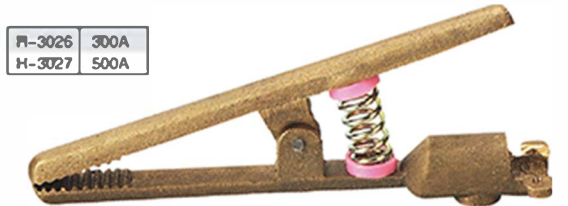

EARTH CLAMP

EARTH CLAMP

High quality iron sheet as shell
Jaw material both copper and iron available, highly secure
Highly practical, essential in welding task.

H-2001
AMERICAN TYPE EARTH CLAMP 300A

H-2002
AMERICAN TYPE EARTH CLAMP 500A

H-2004
NETHERLAND TYPE EARTH CLAMP 500A

H-2003
NETHERLAND TYPE EARTH CLAMP 300A

H-2005
JAPANESE TYPE EARTH CLAMP 300-500A

H-2009
AMERICAN TYPE EARTH CLAMP 500A

H-2016
BRITISH TYPE EARTH CLAMP 300A

H-3025
ITALIAN TYPE EARTH CLAMP 350A

H-3026
JAPANESE TYPE EARTH CLAMP 300A/500A

H-3026	300A
H-3027	500A

H-2019
NETHERLAND TYPE EARTH CLAMP 500A

H-2020
AUSTRALIAN TYPE EARTH CLAMP 600A

H-3028
AMERICAN TYPE EARTH CLAMP 200A

H-3018
ITALIAN TYPE EARTH CLAMP 350A

H-3001
AMERICAN TYPE EARTH CLAMP 300A/500A/800A

H-3001	300A
H-3002	500A
H-3003	800A

EARTH CLAMP

Shell made of premium quality brass
Resistant spring steel strong to reflect
Highly practical, essential in welding task.