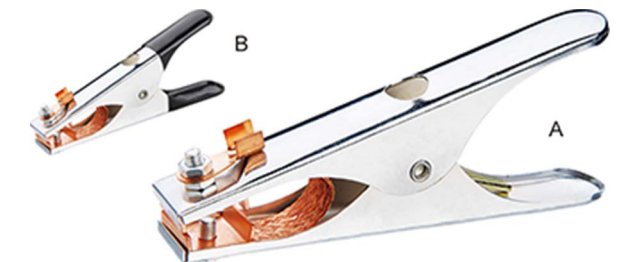

EARTH CLAMP

EARTH CLAMP

High quality iron sheet as shell
Jaw material both copper and iron available, highly secure
Highly practical, essential in welding task.

H-2001
AMERICAN TYPE EARTH CLAMP 300A

H-2002
AMERICAN TYPE EARTH CLAMP 500A

H-2004
NETHERLAND TYPE EARTH CLAMP 500A

H-2003
NETHERLAND TYPE EARTH CLAMP 300A

H-2005
JAPANESE TYPE EARTH CLAMP 300-500A

H-2009
AMERICAN TYPE EARTH CLAMP 500A

H-2016
BRITISH TYPE EARTH CLAMP 300A

H-3025
ITALIAN TYPE EARTH CLAMP 350A

H-3001
AMERICAN TYPE EARTH CLAMP 300A/500A/800A

H-3001	300A
H-3002	500A
H-3003	800A

EARTH CLAMP

Shell made of premium quality brass
Resistant spring steel strong to reflect
Highly practical, essential in welding task.