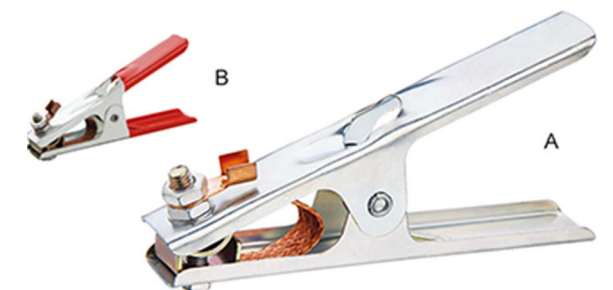

EARTH CLAMP

EARTH CLAMP

High quality iron sheet as shell
Jaw material both copper and iron available, highly secure
Highly practical, essential in welding task.

H-2001
AMERICAN TYPE EARTH CLAMP 300A

H-2002
AMERICAN TYPE EARTH CLAMP 500A

H-2004
NETHERLAND TYPE EARTH CLAMP 500A

H-2003
NETHERLAND TYPE EARTH CLAMP 300A

H-2005
JAPANESE TYPE EARTH CLAMP 300-500A

H-2009
AMERICAN TYPE EARTH CLAMP 500A

H-2016
BRITISH TYPE EARTH CLAMP 300A

H-3025
ITALIAN TYPE EARTH CLAMP 350A

H-3001
AMERICAN TYPE EARTH CLAMP 300A/500A/800A

H-3001	300A
H-3002	500A
H-3003	800A

EARTH CLAMP

Shell made of premium quality brass
Resistant spring steel strong to reflect
Highly practical, essential in welding task.